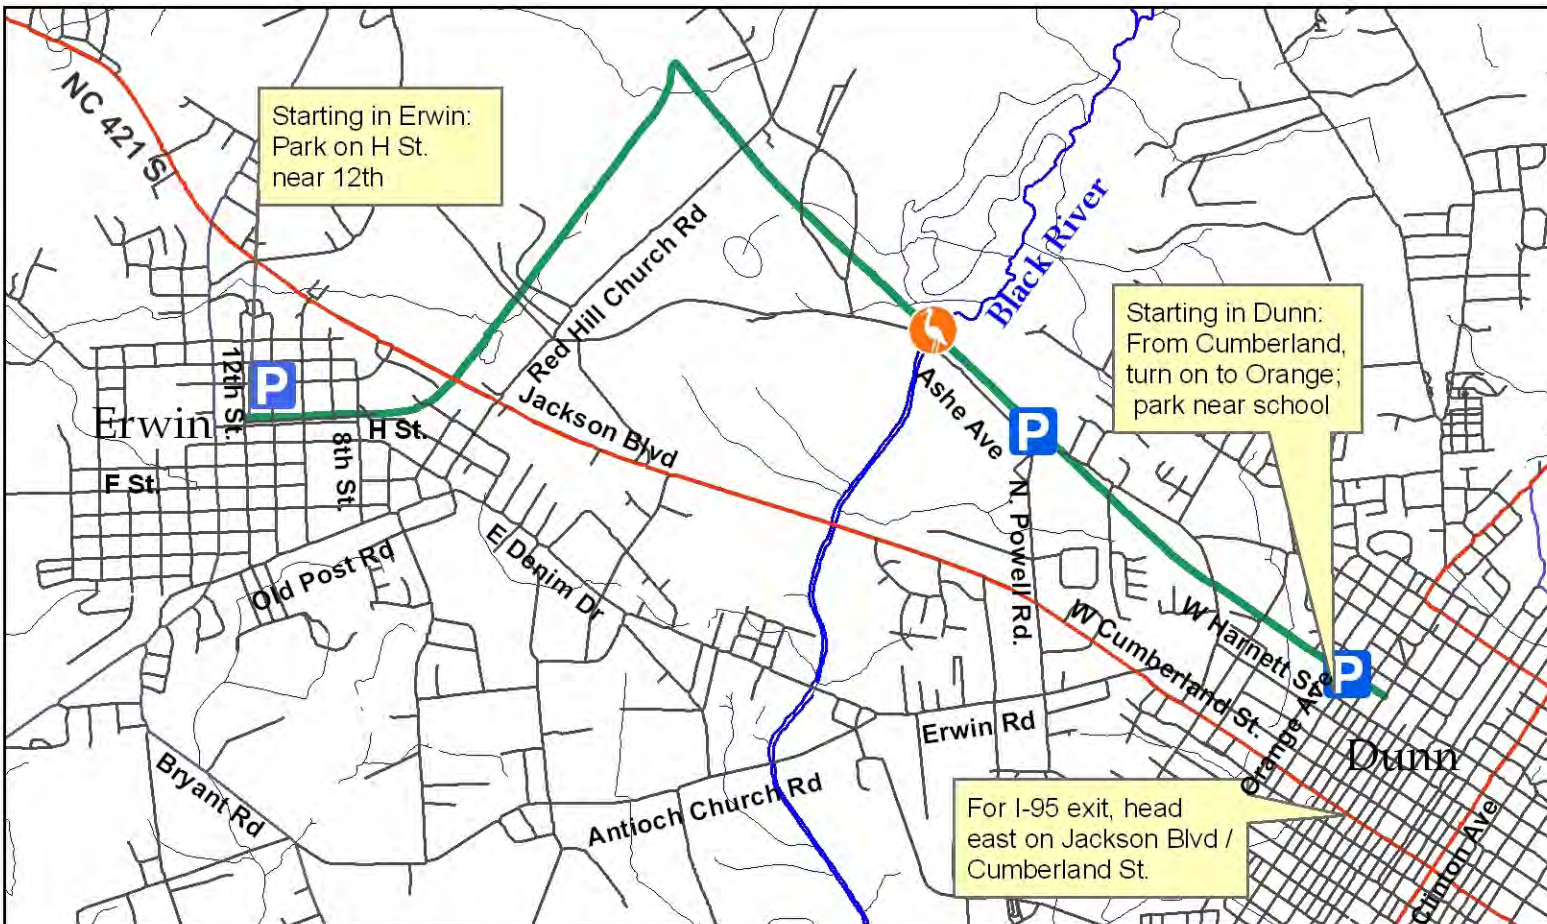

Dunn-Erwin Rail-Trail, Harnett County

Starting in Erwin:
Park on H St.
near 12th

Starting in Dunn:
From Cumberland,
turn on to Orange;
park near school

For I-95 exit, head
east on Jackson Blvd /
Cumberland St.

Legend

-  wetland overlook
-  parking
-  rail-trail