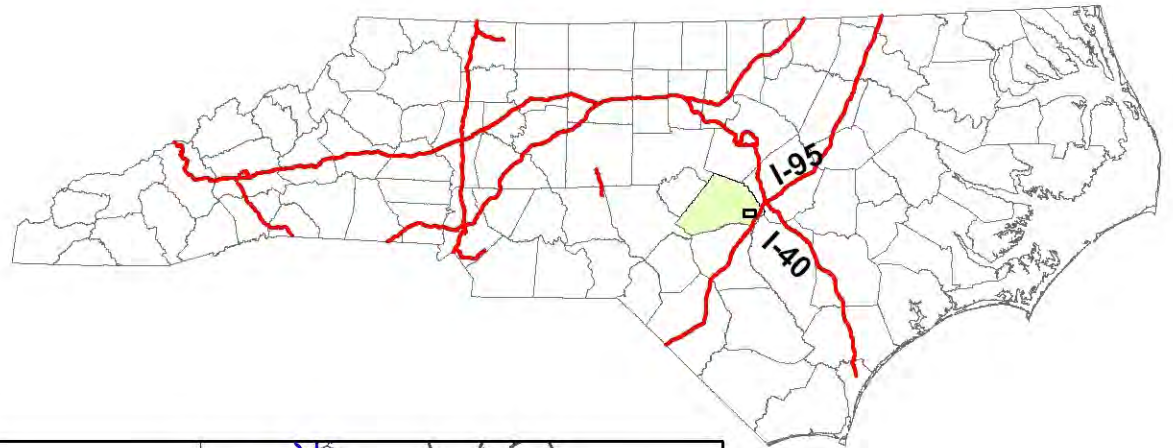

Dunn-Erwin Rail-Trail, Harnett County

Starting in Erwin:
Park on H St.
near 12th

Starting in Dunn:
From Cumberland,
turn on to Orange;
park near school

For I-95 exit, head
east on Jackson Blvd /
Cumberland St.

Legend

-  wetland overlook
-  parking
-  rail-trail