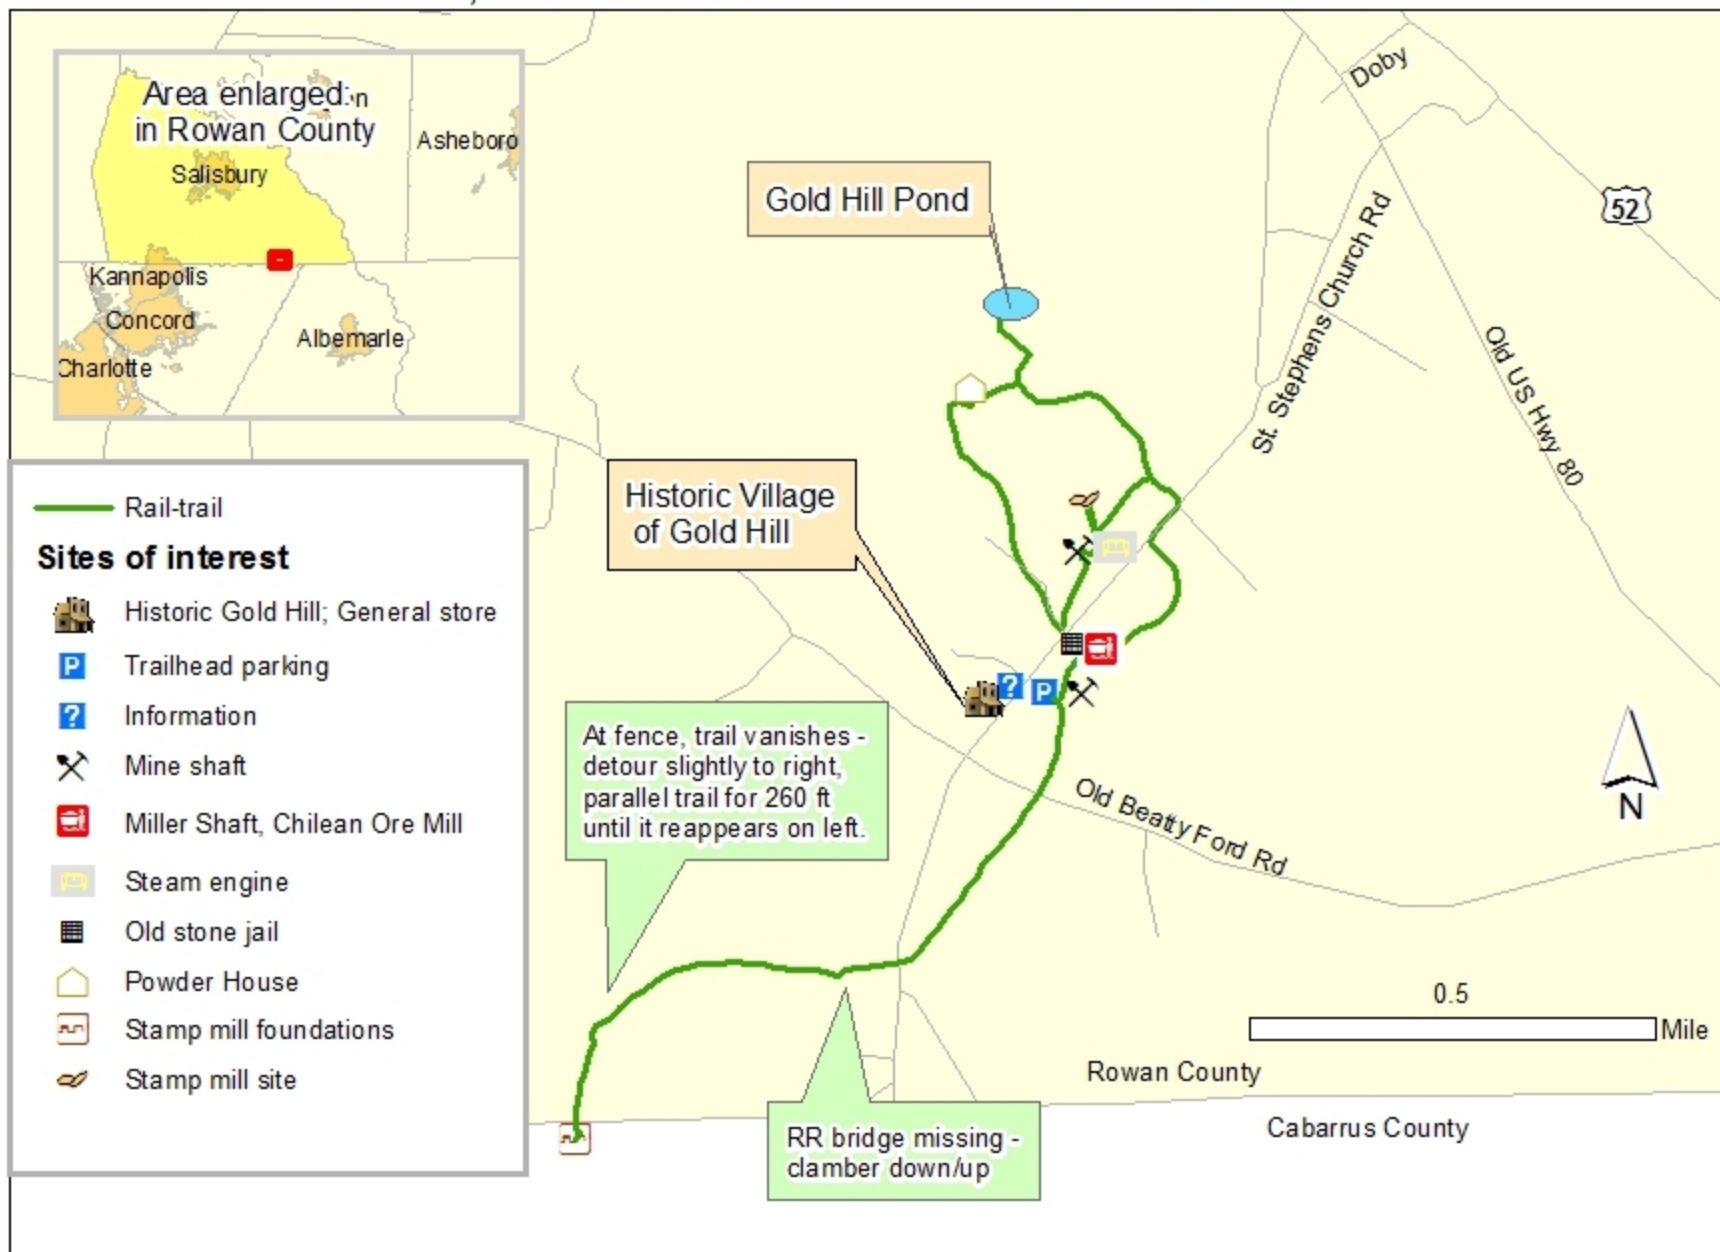

Gold Hill, NC: Historic Rail-Trail and Related Features

GPS coordinates of trailhead parking lot:
35.510208 N, 80.346287W

Map created by Dilys Bowman for North Carolina Rail-Trails.
For more on Gold Hill: see www.historicgoldhill.com
For more on NC rail-trails: see www.ncrailtrails.org