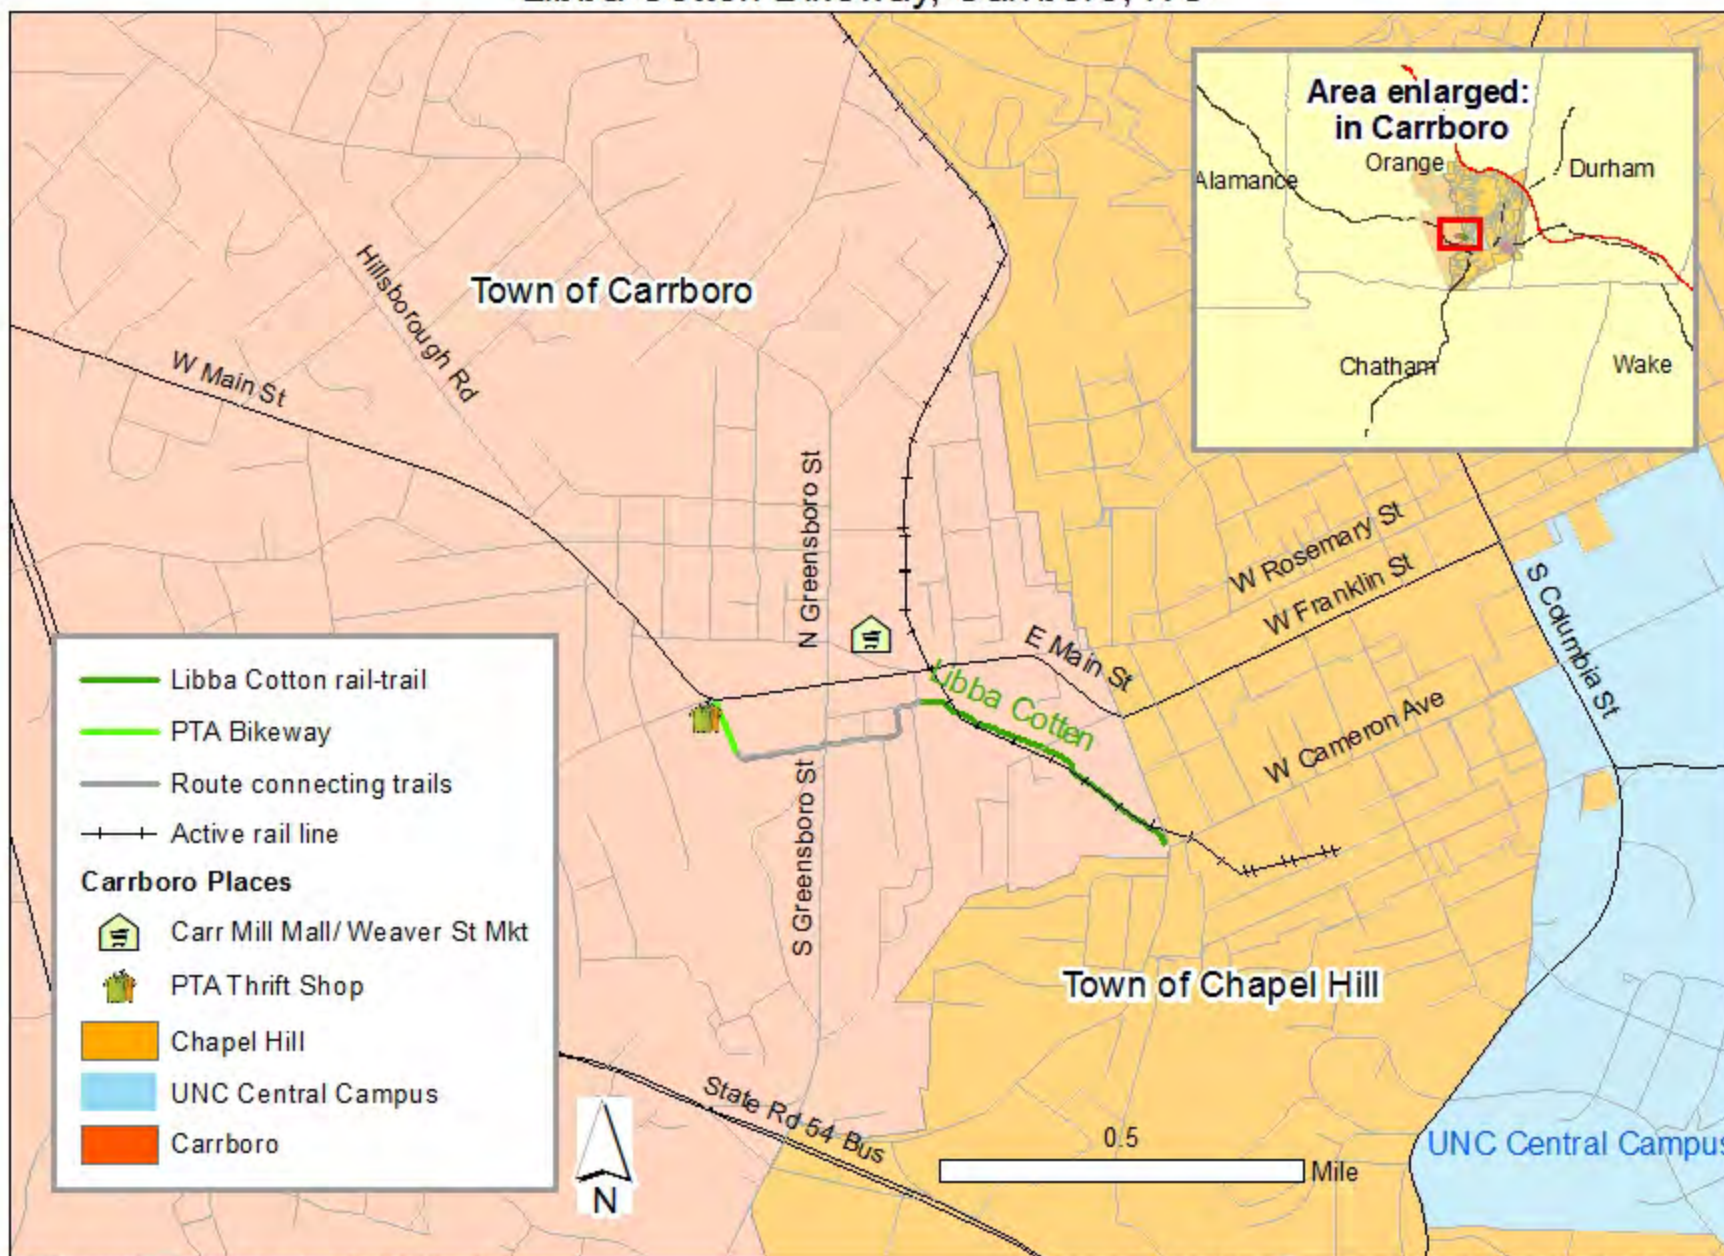

# Libba Cotton Bikeway, Carrboro, NC

- Libba Cotton rail-trail
- PTA Bikeway
- Route connecting trails
- Active rail line

**Carrboro Places**

- Carr Mill Mall/ Weaver St Mkt
- PTA Thrift Shop
- Chapel Hill
- UNC Central Campus
- Carrboro

GPS coordinates for east end of Libba Cotton:  
35.90711824N, 79.06400453

Map created by Dilys Bowman for North Carolina Rail-Trails,  
April 2011. For more on rail-trails, see [www.ncrailtrails.org](http://www.ncrailtrails.org)