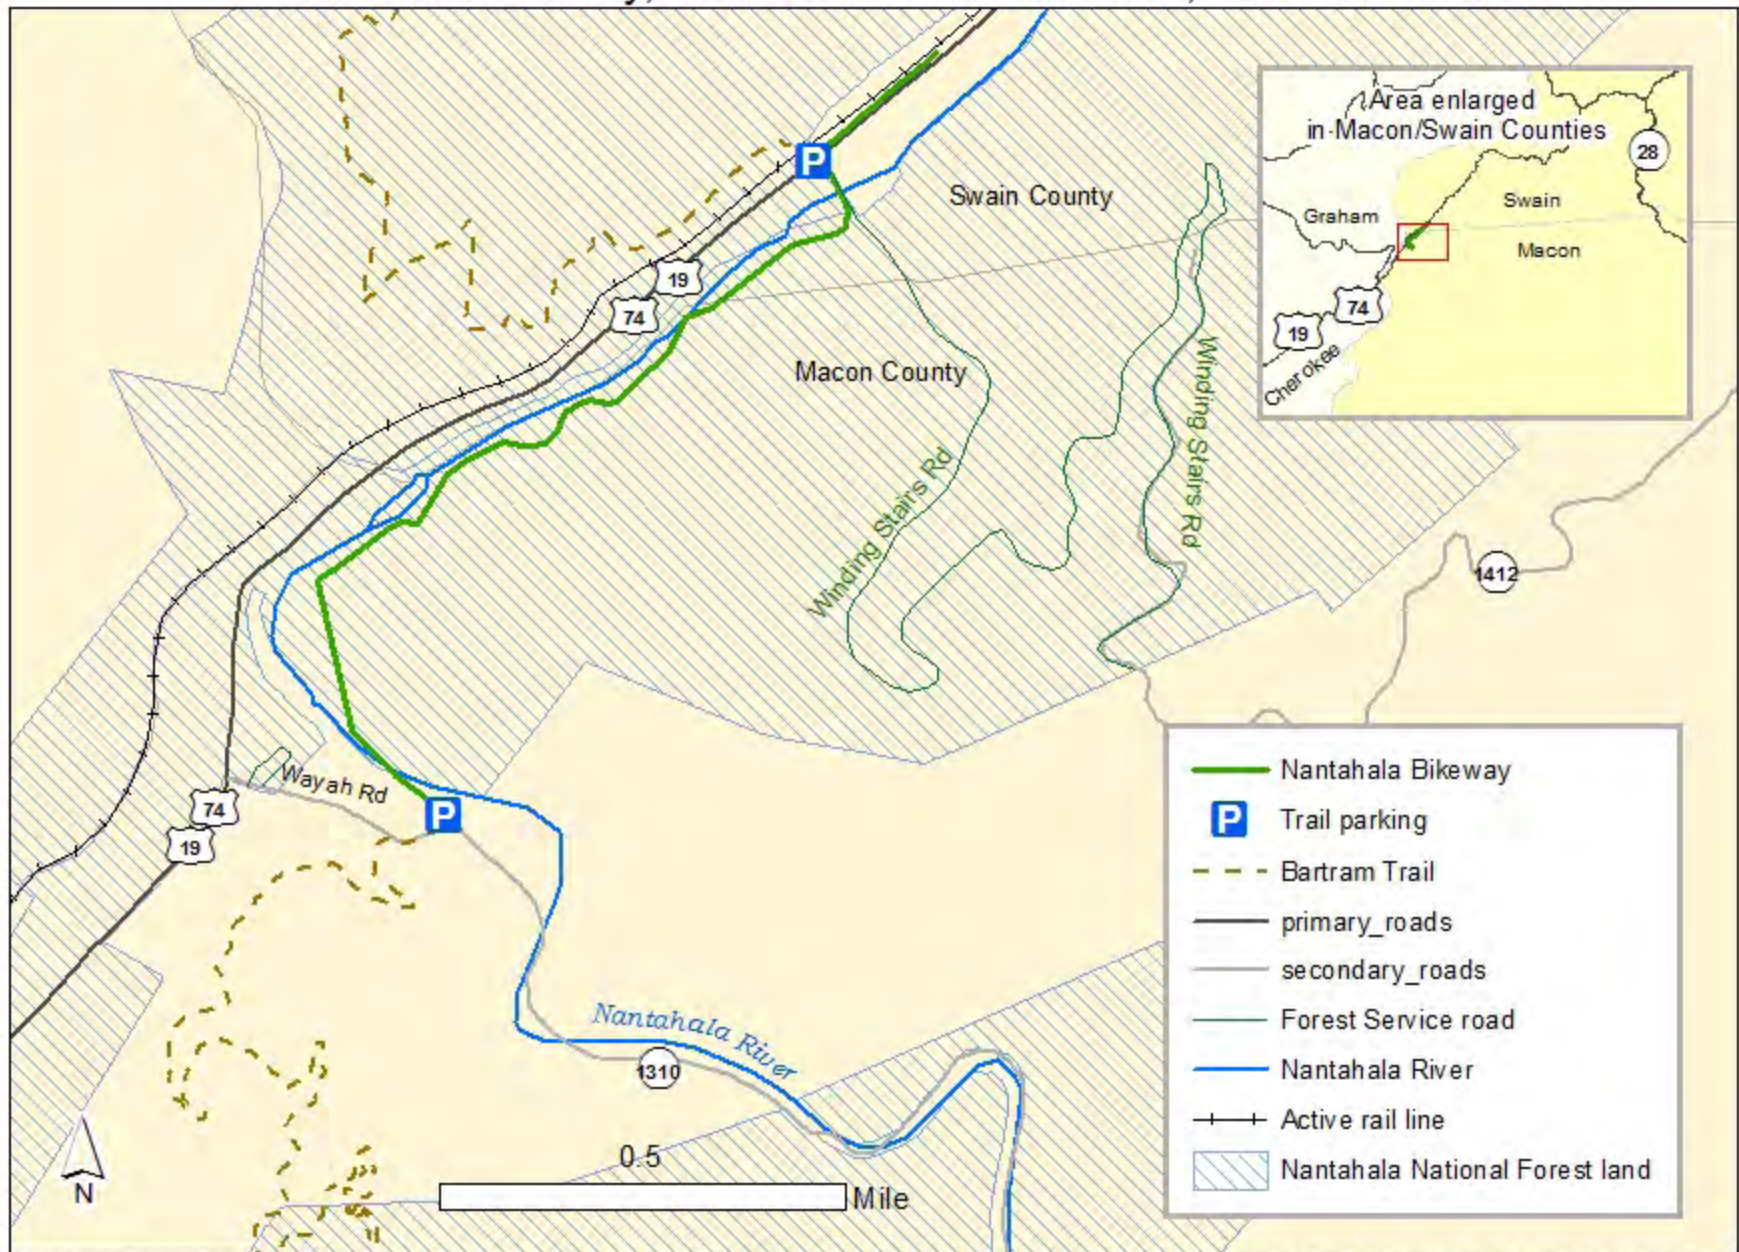

Nantahala Bikeway, Macon and Swain Counties, North Carolina

GPS for north end trail parking: 35.285205N, 83.670097W

Map by Dilys Bowman for North Carolina Rail-Trails
February 2012