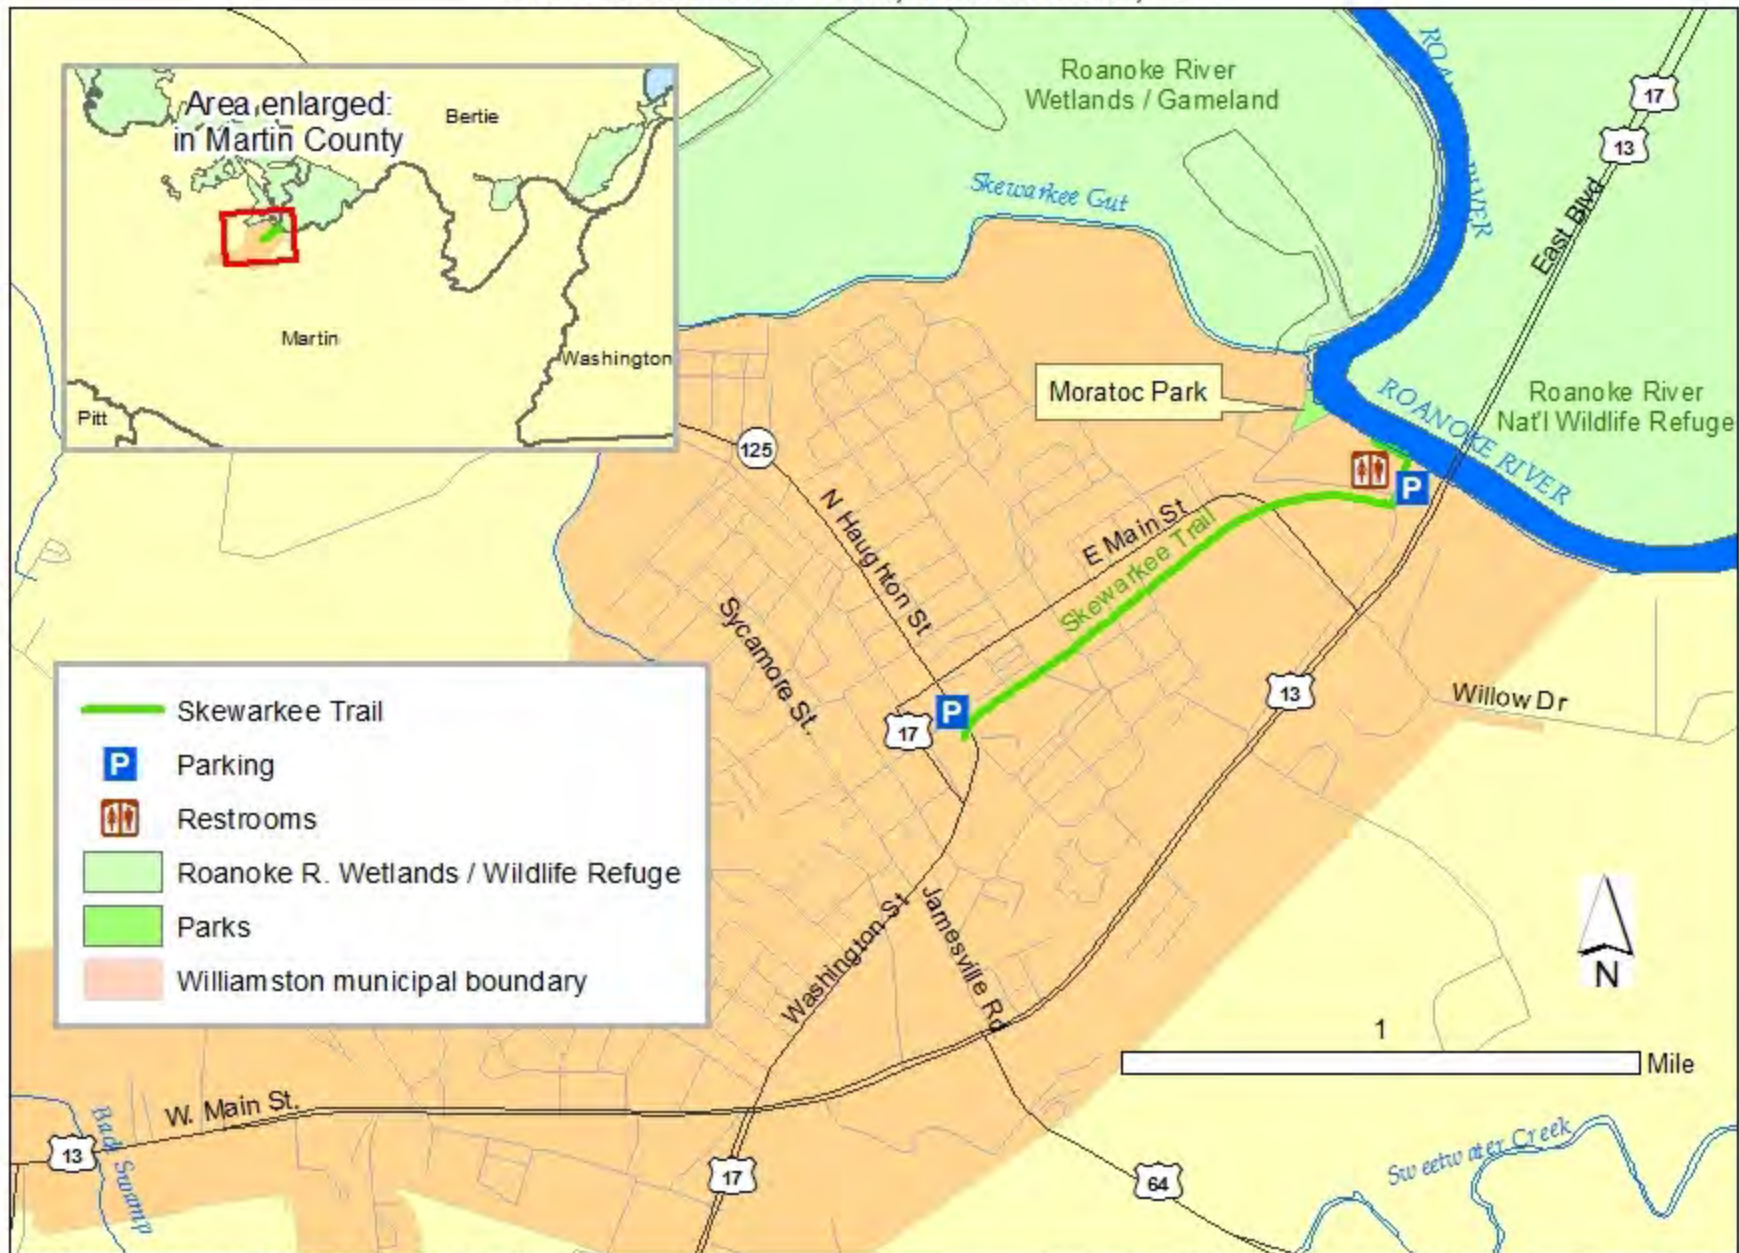

Skewarkee Rail-Trail, Williamston, NC

GPS coordinates for west end of trail:
35.85219 N, 77.056436 W

Map created by Dilys Bowman for North Carolina Rail-Trails
For more rail-trail info and maps, go to www.ncrailtrails.org