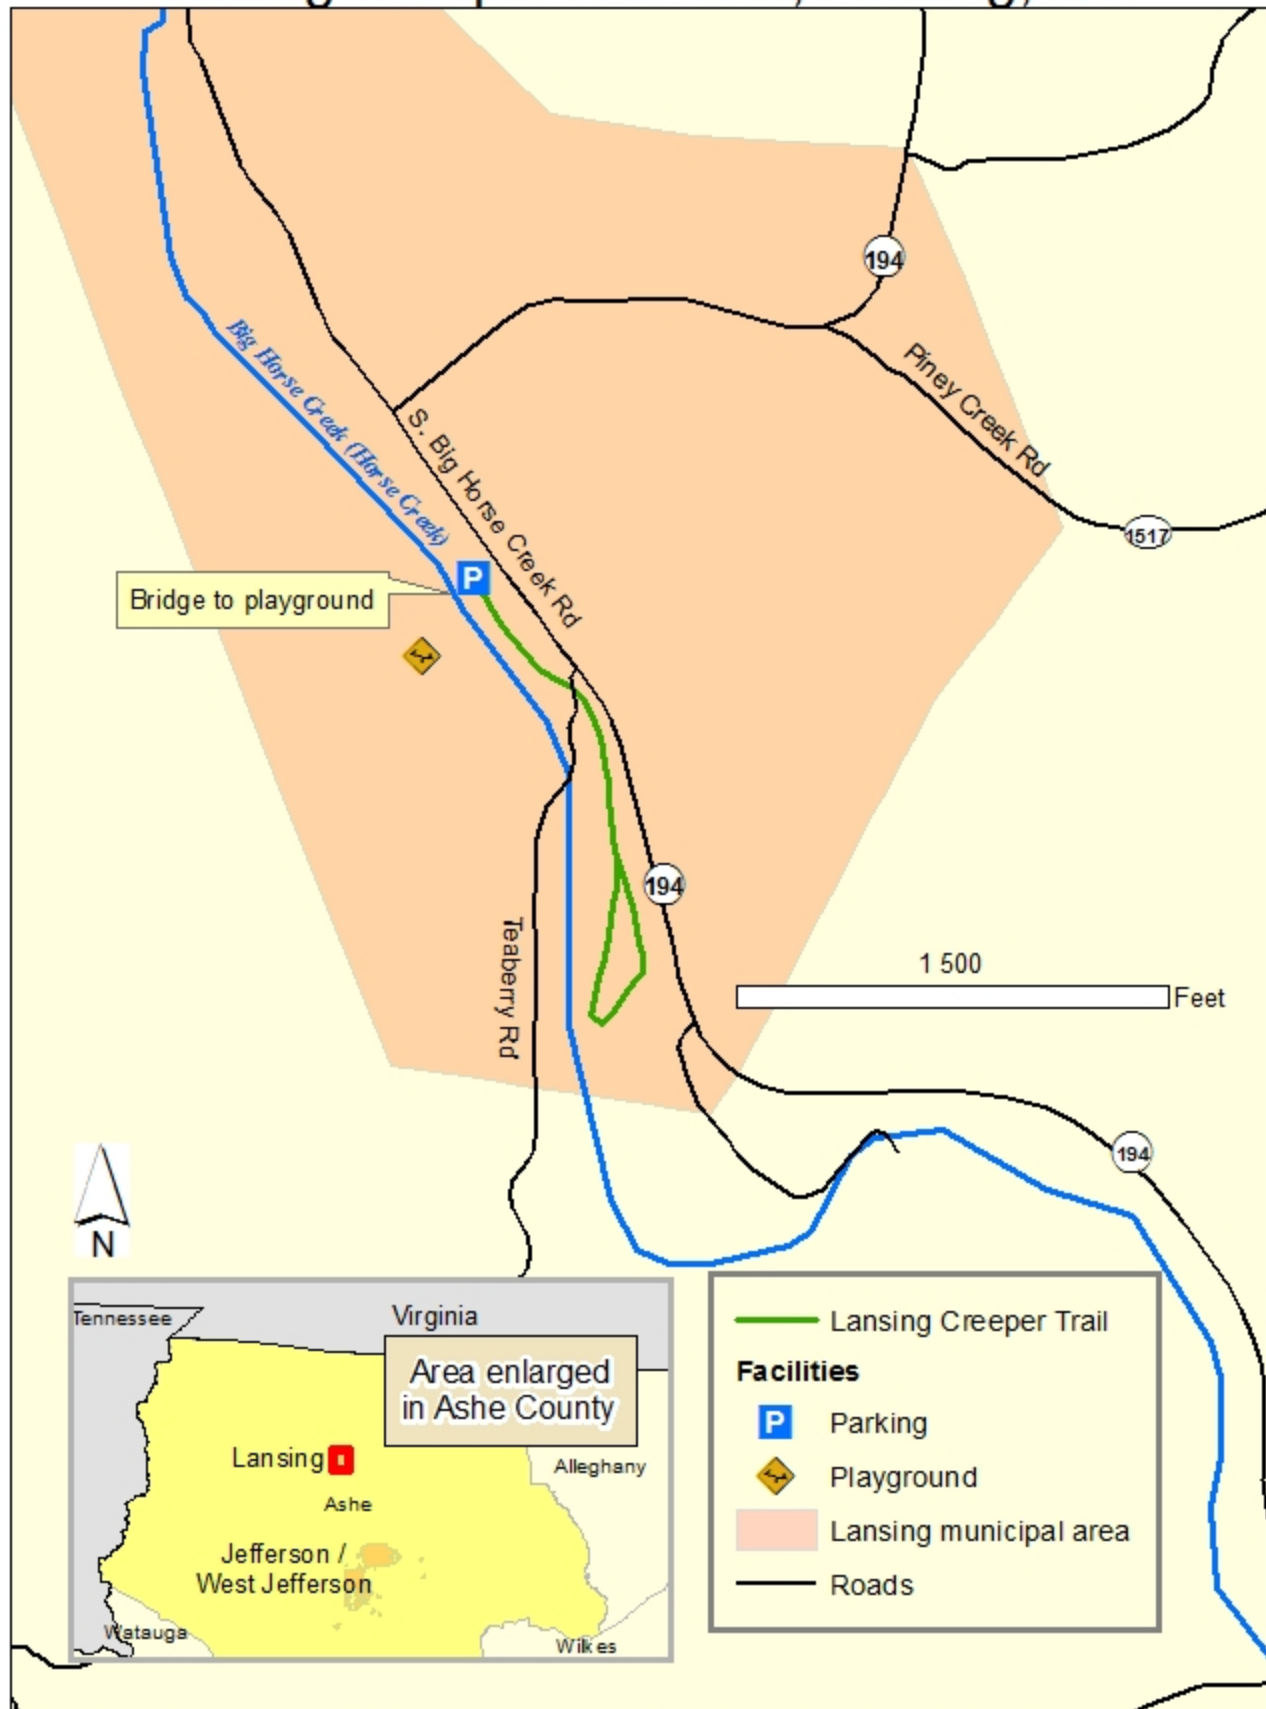

Lansing Creeper Rail-Trail, Lansing, NC

GPS coordinates for trail parking:
36.497858N, 81.510329W

Map by Dilys Bowman for North Carolina Rail-Trails.
For more rail-trail info see www.ncrailtrails.org.

Trail and park info: <http://www.lansingnc.com/lansing-creeper-trail-park.html>