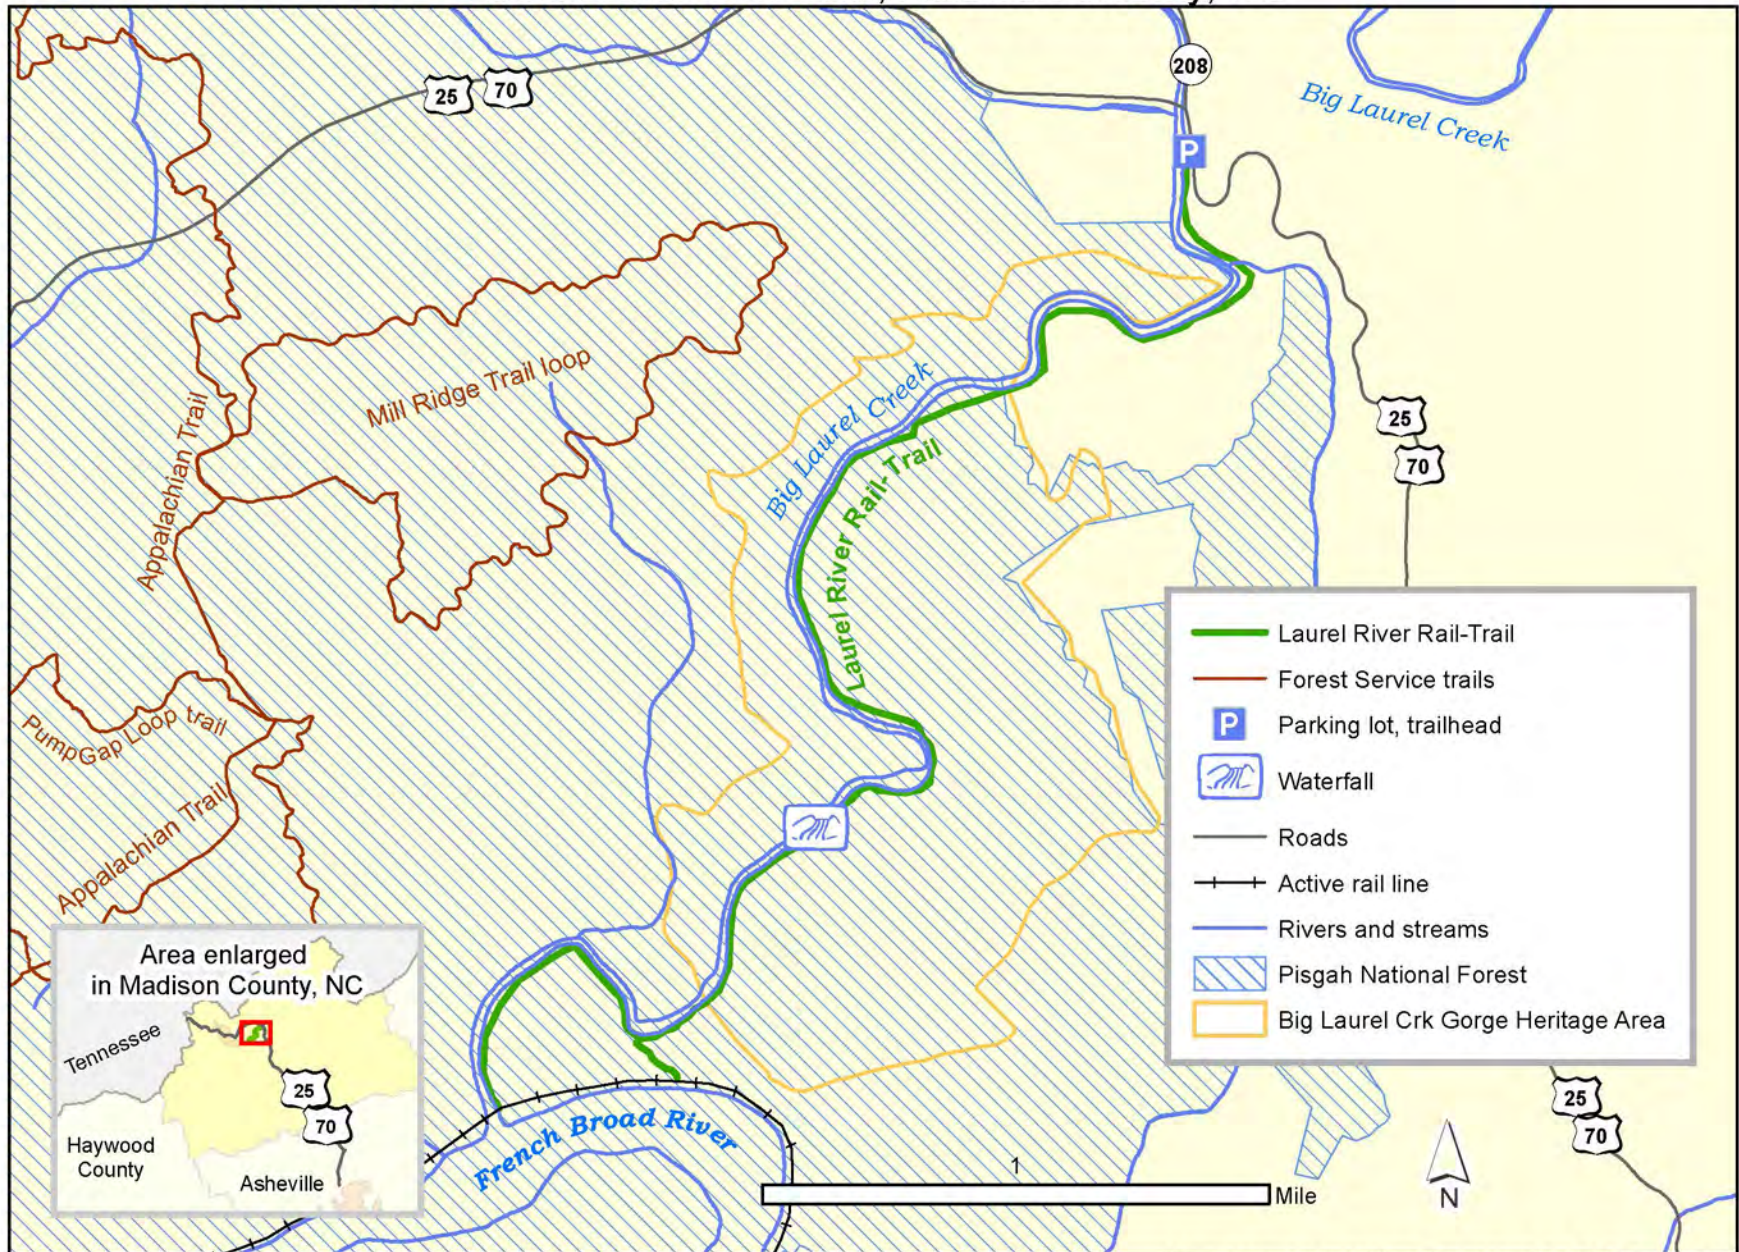

# Laurel River Rail-Trail, Madison County, NC

	Laurel River Rail-Trail
	Forest Service trails
	Parking lot, trailhead
	Waterfall
	Roads
	Active rail line
	Rivers and streams
	Pisgah National Forest
	Big Laurel Crk Gorge Heritage Area

GPS coordinates for trailhead:  
35.912821N, 82.75684W

Map created by Dilys Bowman for NC Rail-Trails  
February 2012  
For more info and maps, see [www.ncrailtrails.org](http://www.ncrailtrails.org)