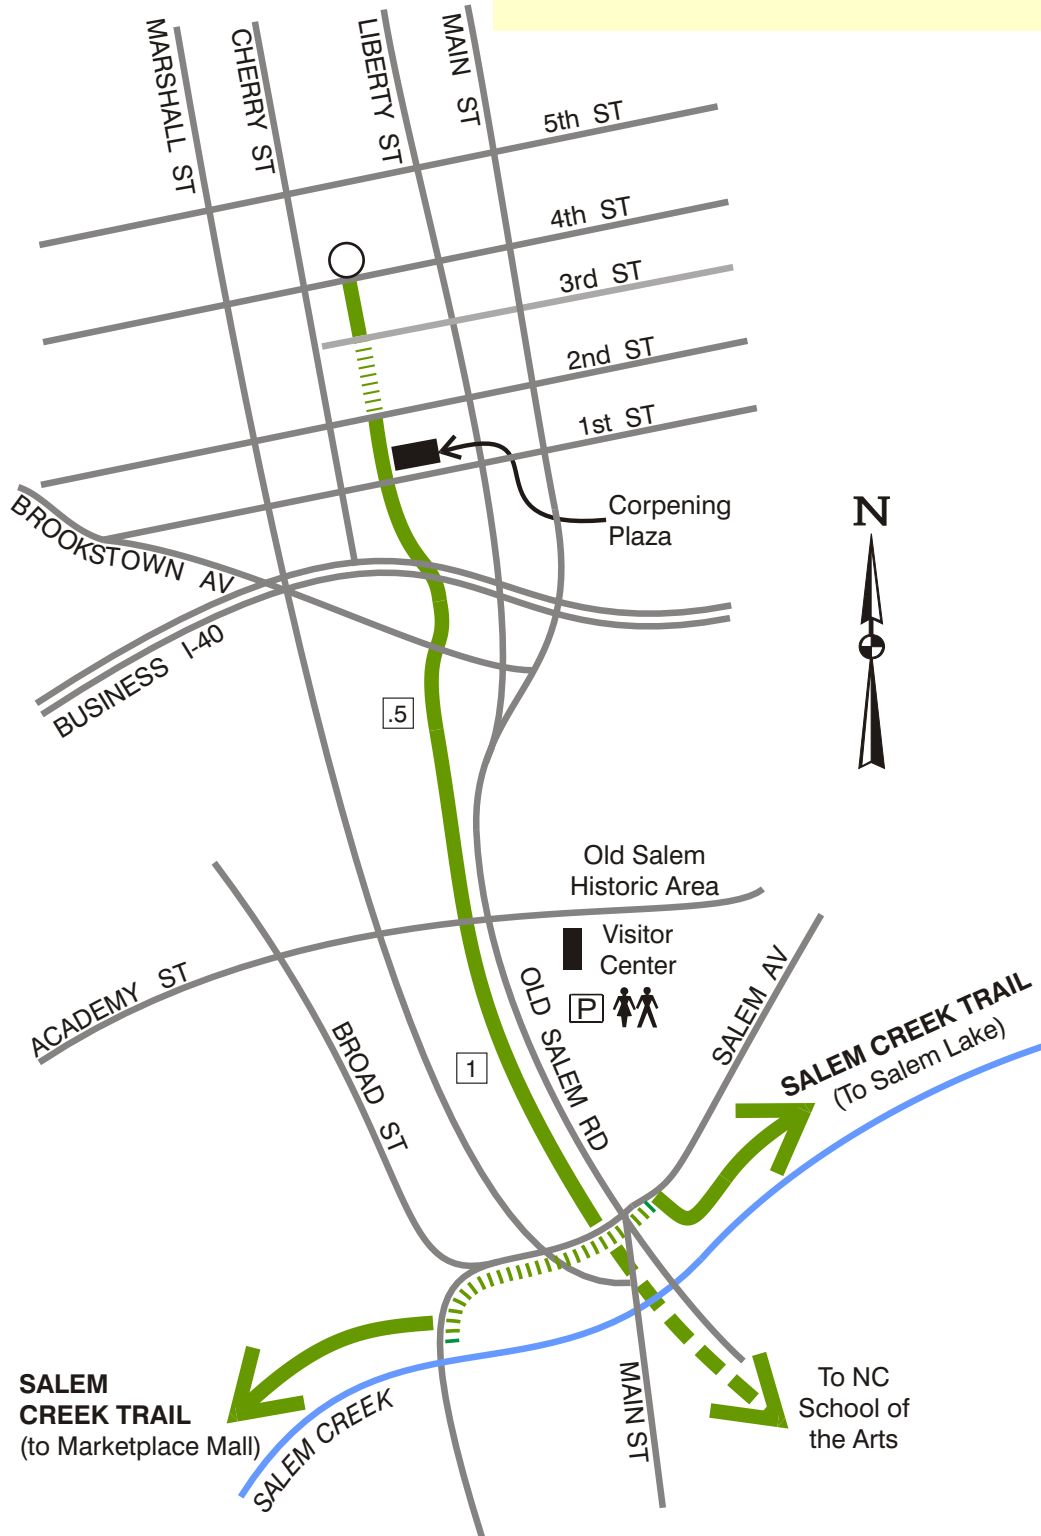

Downtown Strollway

LEGEND

	PAVED TRAIL		PROPOSED TRAIL		CREEK		PARKING
	UNPAVED TRAIL		PROPOSED CREEK		TRAIL HEAD		PUBLIC AREA
	SIDEWALK CONNECTOR		RESTROOM		MILE POSTS		
	BOARDWALK / STEEP STEPS						

Winston-Salem
Recreation & Parks